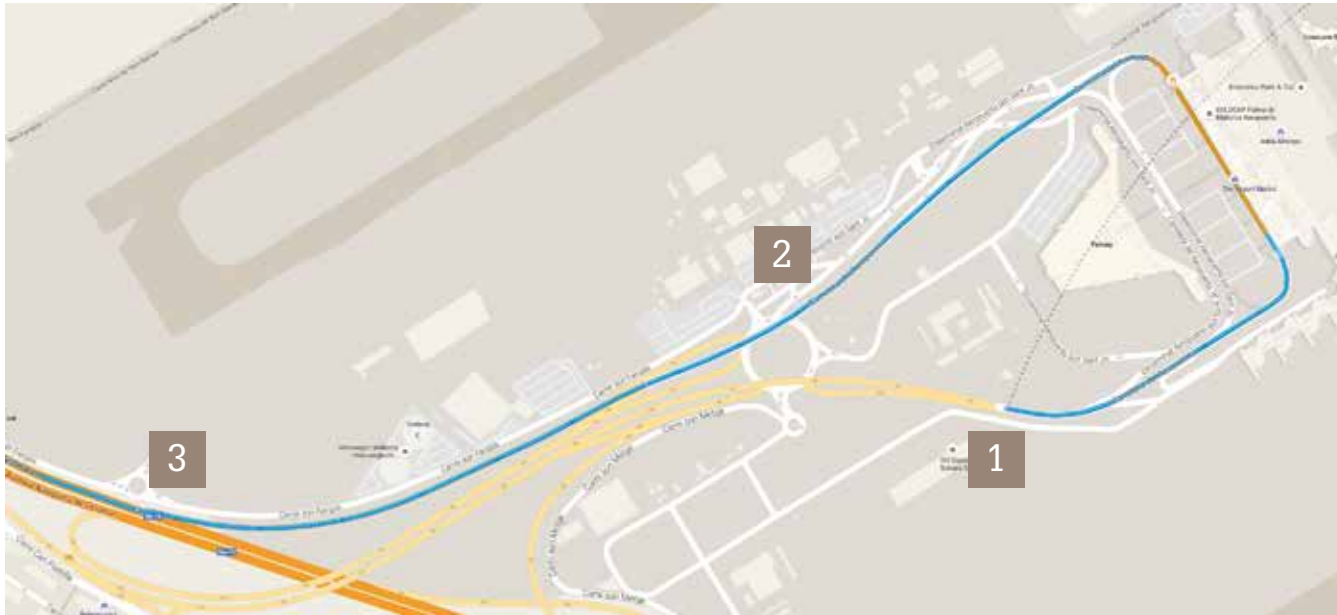

steves mallorca

Directions
Palma de Mallorca Airport
to Mal Pas - Bon Aire

Directions: Palma de Mallorca Airport to Mal Pas - Bon Aire

- 1 Head east on Carretera del Aeropuerto toward Disseminat Aeropuerto son Sant Jo. 1.8 km
- 2 Keep right at the fork, follow signs for Palma and merge onto Ma-19. 850 m
- 3 Merge onto Ma-19 follow signs for Andratx/Alcudia 4.1 km

- 4 Use the right 2 lanes to take exit 3 toward Andratx/Alcudia 290 m
- 5 Continue onto Ma-20, keeping left to stay on Ma20. 2.6 km

Directions: Palma de Mallorca Airport to Mal Pas - Bon Aire

6 Use the right lane to take exit 3 for Ma-13 toward Inca/Port D'Alcúdia. 450 m

At next junction take slight right (2nd exit) onto Av. del Mal Pas. Bodega del Sol bar is on right - 510m **15**

At next junction follow the road right onto Camí Vell de la Victòria (Sin Embargo on left) - 59m **16**

Take the next left after the white house at the top of the hill. **22**