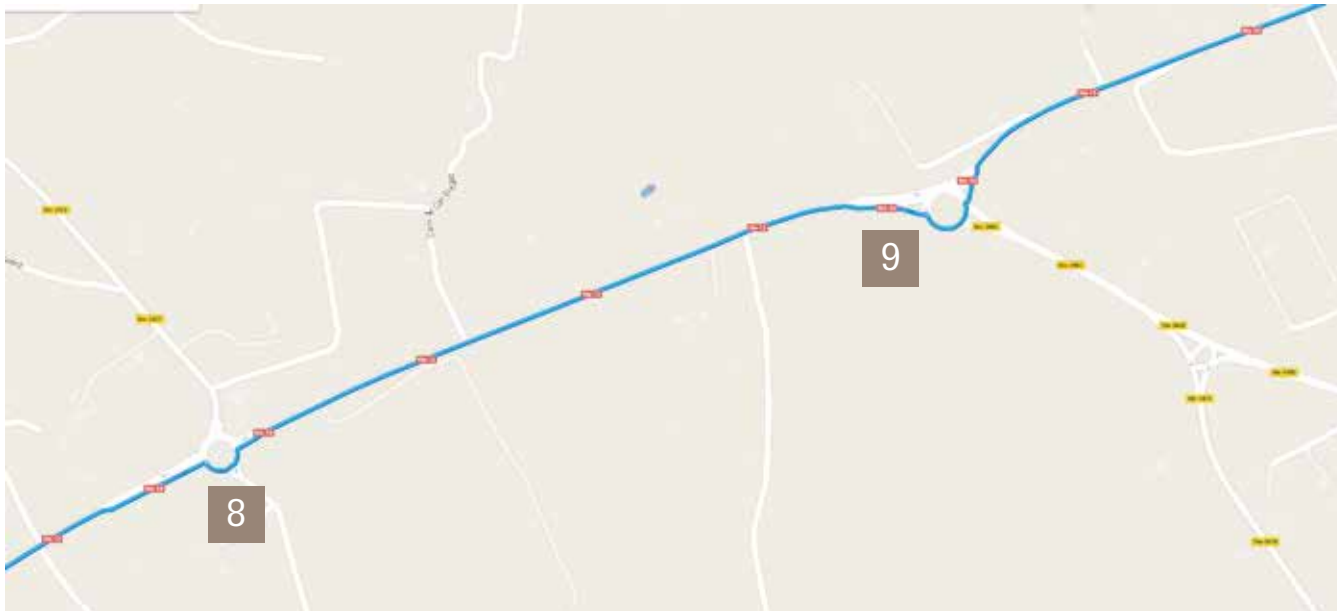

8 At the roundabout, take the 2nd exit and stay on Ma-13 1.1 km

9 At the roundabout, take the 2nd exit and stay on Ma-13 2.1 km